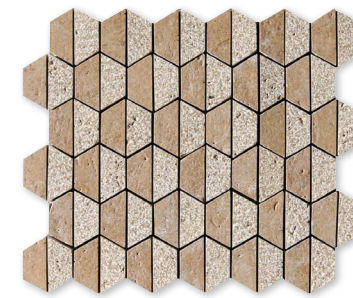

MS01286 WALNUT DARK
Satin Brushed & Full Grain
Half Hexagon Mosaic
26.3x30.5x1 cm Sheets