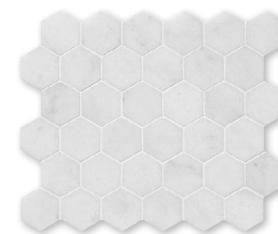

MS00684
AVALON POLISHED
Hexagon 50mm (2")
26.3x30.5x1 cm Sheets