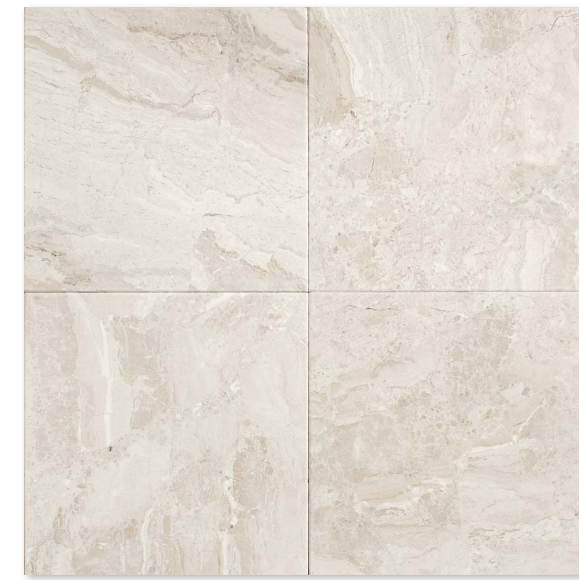

Floor / Wall Tiles

Diana Royal Antiqued Marble