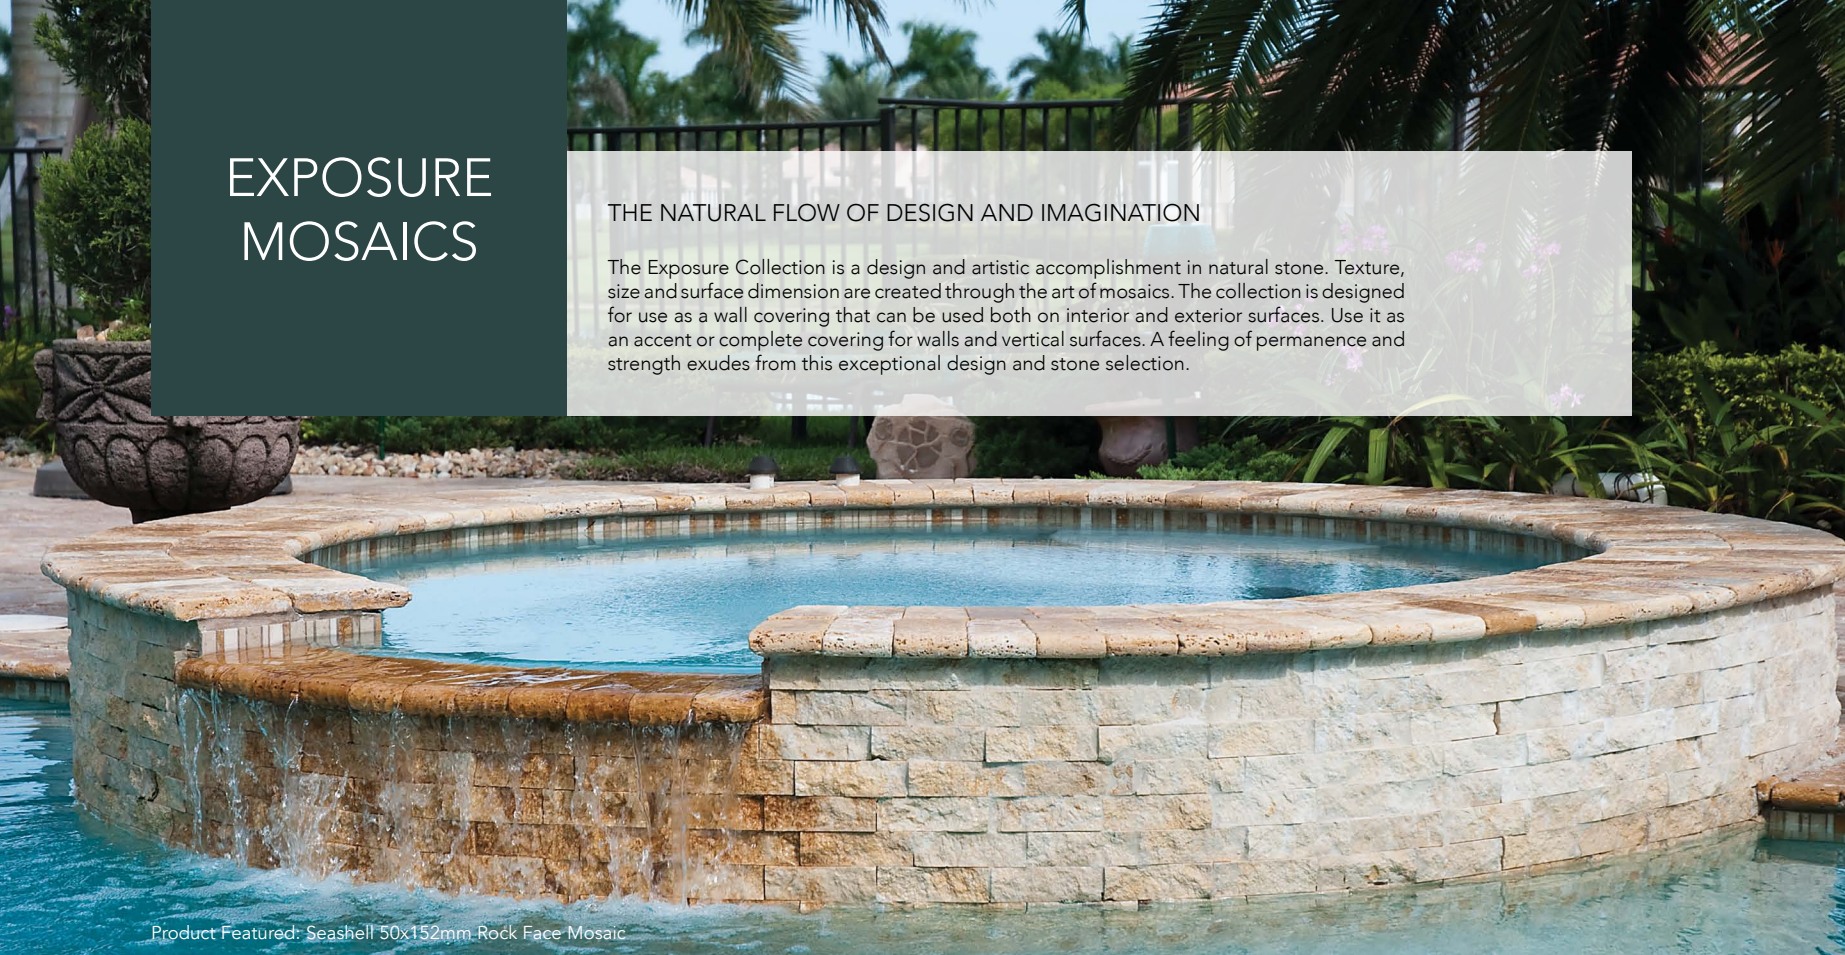

EXPOSURE MOSAICS

THE NATURAL FLOW OF DESIGN AND IMAGINATION

The Exposure Collection is a design and artistic accomplishment in natural stone. Texture, size and surface dimension are created through the art of mosaics. The collection is designed for use as a wall covering that can be used both on interior and exterior surfaces. Use it as an accent or complete covering for walls and vertical surfaces. A feeling of permanence and strength exudes from this exceptional design and stone selection.