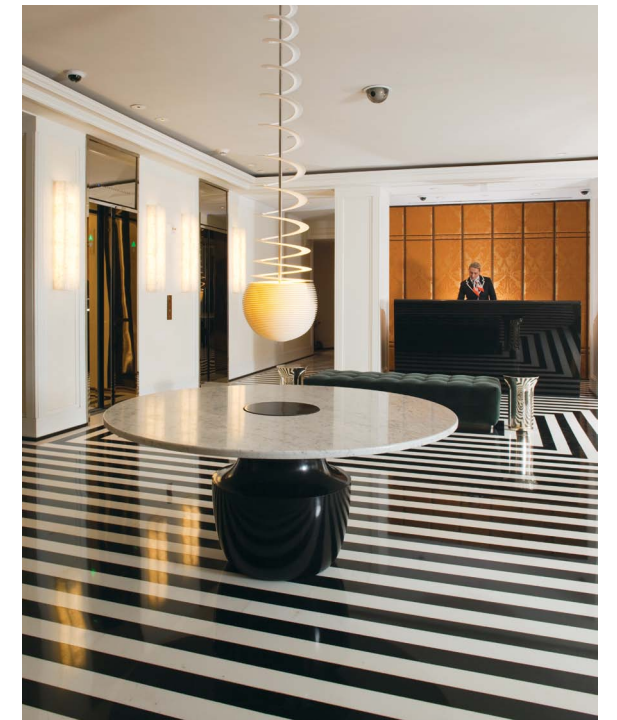

SHOPS AT COCONUT POINT
NAPLES, FL

DEERFIELD BEACH
MIAMI, FL

REFERENCES

THE MARK HOTEL
MANHATTAN, NY

THE PALMS HOTEL
MIAMI, FL

REGEND GRAND HOTEL
MIAMI, FL

COSTA D'ESTE HOTEL
VERO BEACH, FL

THE MARK HOTEL
MANHATTAN, NY