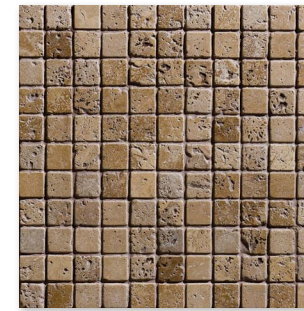

Mosaics

MS01028
WALNUT DARK TUMBLED
23mm (1"x1")
30.5x30.5x1 cm Sheets