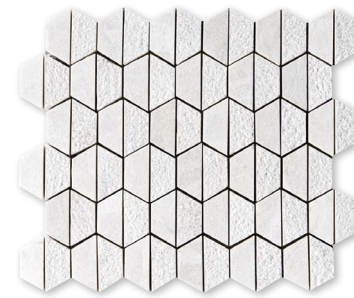

MS01282 DIANA ROYAL
Full Grain & Leather
Half Hexagon Mosaic
26.3x30.5x1 cm Sheets