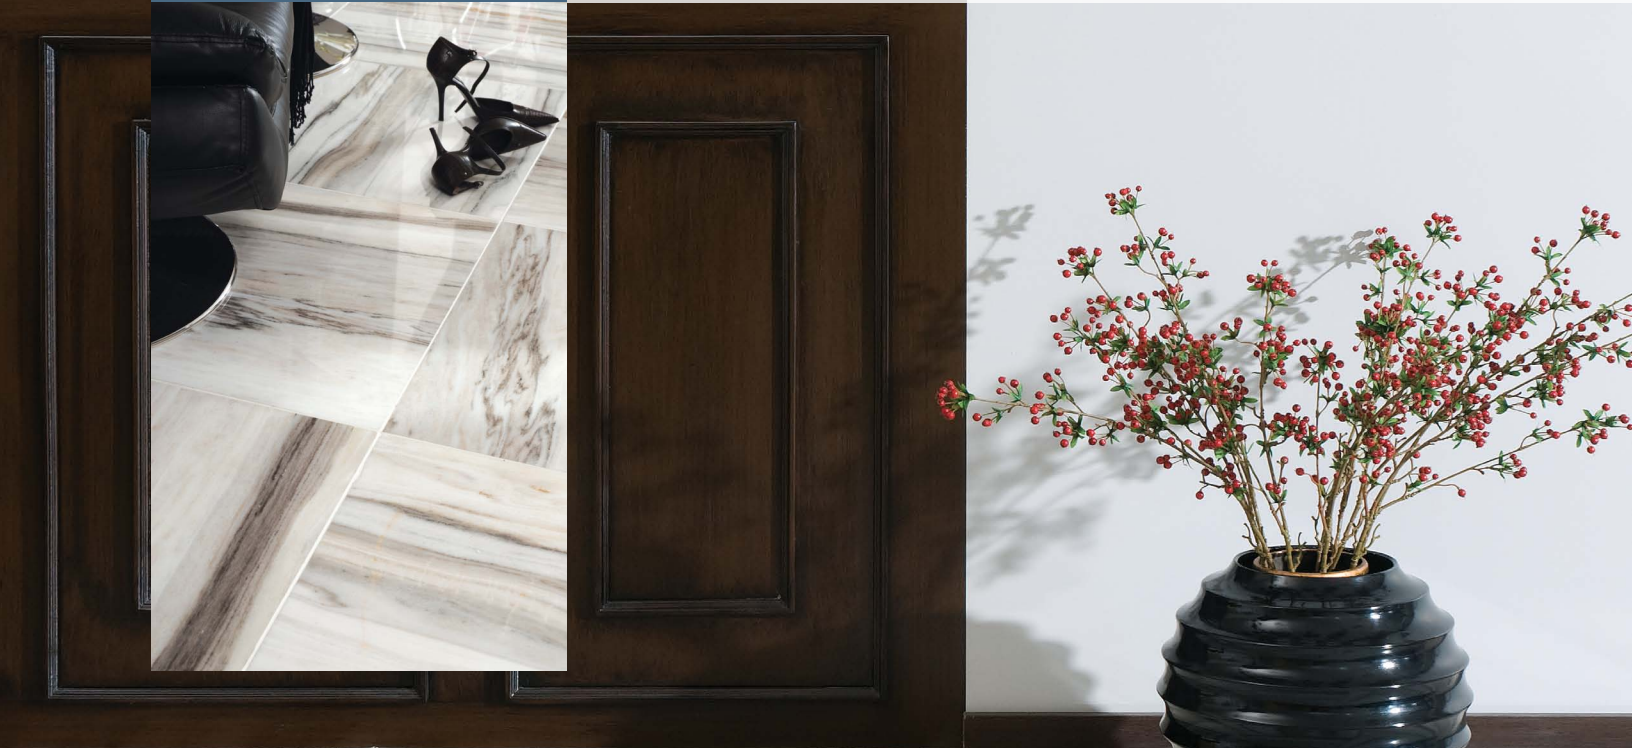

SKYLINE

EXPLORING NEW WAYS TO UNCOVER YOUR MEANING OF VERSATILITY.

Skyline's varying shades of milky snows and cool silvers are destined to be a part of the modernist's chic space. With a backdrop of stream-lined tiles or polished mosaics, the collection's appeal lies in its ability to morph and transform any space from bland to electric.

POLISHED MARBLE