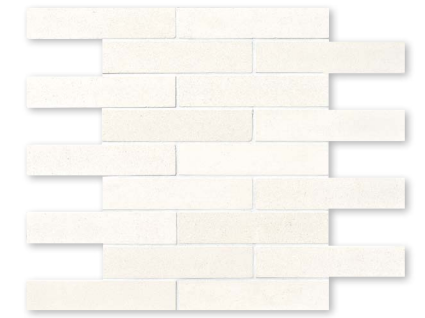

CHAMPAGNE

POLISHED LIMESTONE

Product Featured: Champagne Modern Polished Lattice Mosaic, Champagne Modern Polished Cornice

Mosaics

MS01165
CHAMPAGNE MODERN POLISHED
Random Cubes
30.5x30.5x1 cm Sheets

MS01164
CHAMPAGNE MODERN POLISHED
Staggered Mosaic 15x76mm (5/8"x3")
30.5x30.5x1 cm Sheets