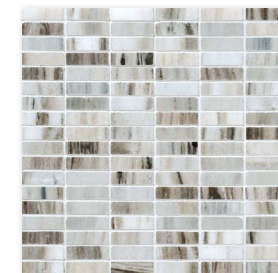

MS01027
VERONA POLISHED
23mm (1"x1")
30.5x30.5x1 cm Sheets

MS00801
VERONA POLISHED
50mm (2"x2")
30.5x30.5x1 cm Sheets

MS00826
VERONA POLISHED
15x50mm (5/8"x2")
30.5x30.5x1 cm Sheets

MS00802
VERONA POLISHED
15x30mm (5/8"x1 1/4")
30.5x30.5x1 cm Sheets