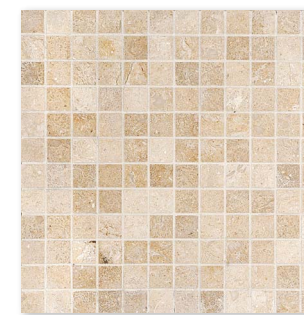

Mosaics

MS00712
SEASHELL HONED
23mm (1"x1")
30.5x30.5x1 cm Sheets