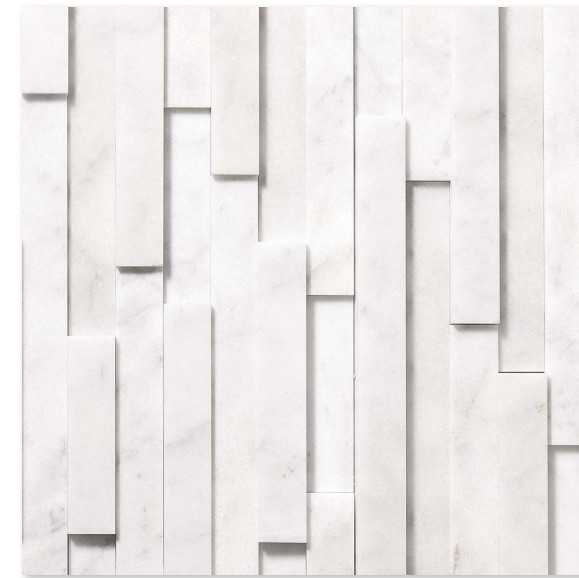

MS00741
ASPEN DUSK HONED&FILLED
75mm (3"x3")
30.5x30.5x1 cm Sheets

MS00742
ASPEN DUSK HONED&FILLED
Broken Trail
30.5x30.5x1 cm Sheets

ELEVATIONS

TL06171
CHAMPAGNE HONED
Elevation Pattern

TL06067
DIANA ROYAL HONED
Elevation Pattern