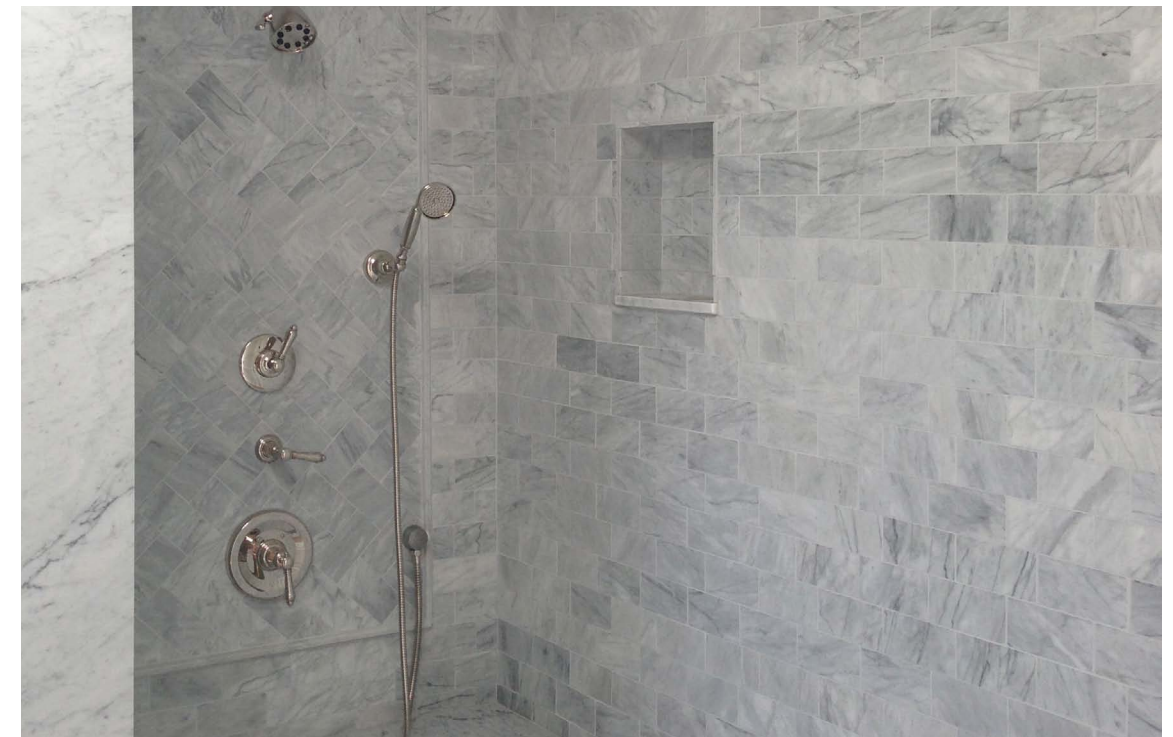

AVENZA

HONED MARBLE

TRADITIONAL TO CONTEMPORARY... A STONE FOR ALL AGES

The Avenza transcends time. The combination of a natural marble with classic and traditional shades of black and white results in a legacy. The finely honed (lightly polished to a low sheen) surface of the stone has a delightful array of metro tile shapes; traditional hexagons provide for almost endless applications. Stately, refined and versatile, this collection is destined to be a mainstay in traditional to minimalistic environments.

Mosaics