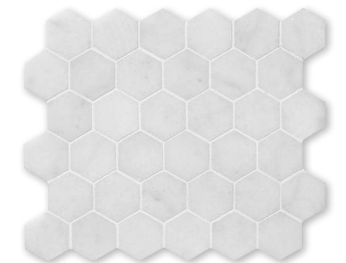

MS00677
GLACIER HONED
Hexagon 50mm (2")
26.3x30.5x1 cm Sheets