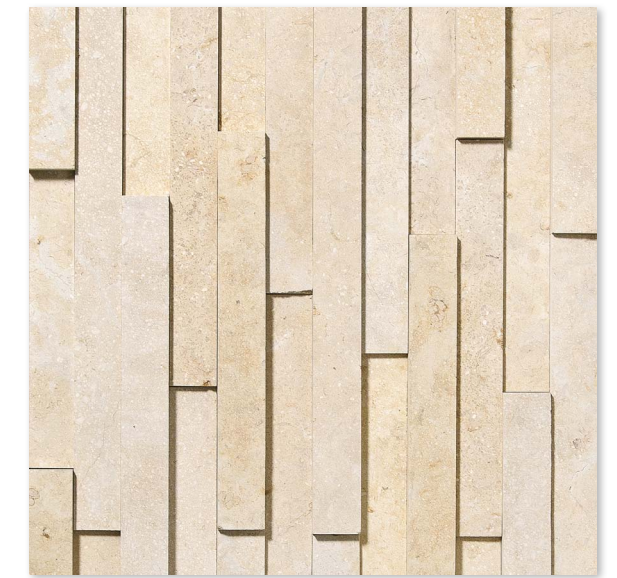

TL06137
SEASHELL HONED
Elevation Pattern

COMPONENT DIMENSIONS :

W : 5 cm (2")

L : Random 20cm to 61cm (8" to 24")

H : Random 15mm (5/8") , 20mm (3/4") ,
30mm (1 1/4")

Sold by full crates.