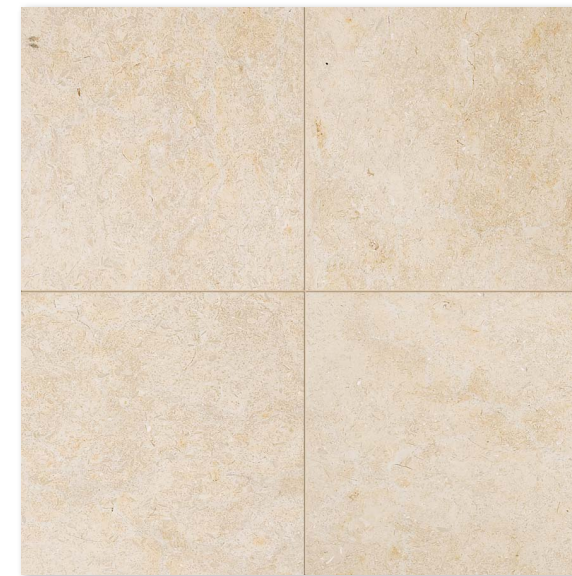

Floor / Wall Tiles

Color : Seashell Honed Limestone

AVAILABLE SIZES

TL01935	10x10x1 cm	4"x4"x3/8"
TL03381	7x14x1 cm	2 3/4"x5 1/2"x3/8"
TL01940	30.5x30.5x1 cm	12"x12"x3/8"
TL01943	45.7x45.7x1.2 cm	18"x18"x1/2"
TL01947	61x61x1.5 cm	24"x24"x5/8"