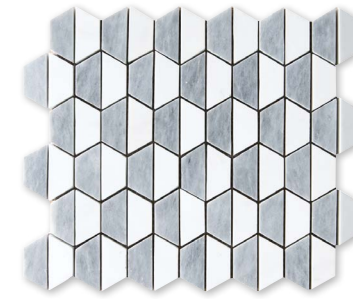

MS01277 ALLURE&SNOW WHITE
Honed
Half Hexagon Mosaic
26.3x30.5x1 cm Sheets