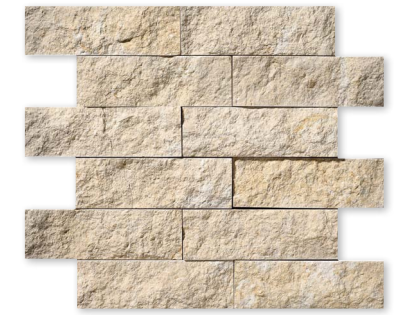

Product Featured: Seashell 50x152mm Rock Face Mosaic

72 Product Featured: Desert Cream 50x152mm Rock Face Mosaic

MS00594
SEASHELL CUBIC ROCK FACE
25mm (1"x1")
30.5x30.5 cm Sheets

MS00606
SEASHELL ROCK FACE
25x50mm (1"x2")
30.5x30.5 cm Sheets