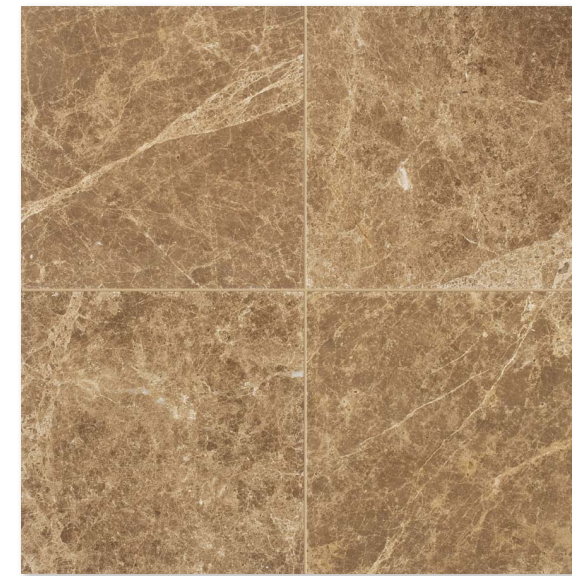

Floor / Wall Tiles

Color : Paradise Polished Marble

AVAILABLE SIZES

TL03910	10x10x1 cm	4"x4"x3/8"
TL03905	7x14x1 cm	2 3/4"x5 1/2"x3/8"
TL03906	14x14x1 cm	5 1/2"x5 1/2"x3/8"
TL01878	30.5x30.5x1 cm	12"x12"x3/8"
TL02871	45.7x45.7x1.2 cm	18"x18"x1/2"
TL03870	30.5x61x1.2 cm	12"x24"x1/2"
TL03864	61x61x1.5 cm	24"x24"x5/8"