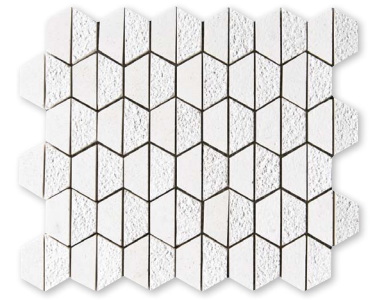

MS01281 CHAMPAGNE
Satin Brushed & Full Grain
Half Hexagon Mosaic
26.3x30.5x1 cm Sheets