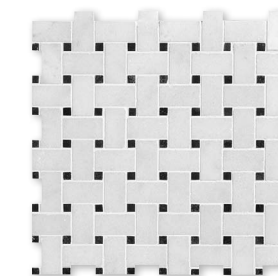

TL05534
AVALON POLISHED
Modern Bevelled Subway Tile
7x14x1 cm

Slabs

SL00817 SLAB 3 cm (1 1/4")
SL00816 SLAB 2 cm (3/4")

PERFECT FOR CUSTOM SOLUTIONS:
COUNTERTOPS, VANITY TOPS
TUB DECK, STEPS & RISERS...

Mosaics

MS00697
AVALON POLISHED
23mm (2"x2")
30.5x30.5x1 cm Sheets

MS00683
AVALON & BLACK POLISHED
Basket Weave
30.5x30.5x1 cm Sheets

MS00684
AVALON POLISHED
Hexagon 50mm (2")
26.3x30.5x1 cm Sheets

MS01158
AVALON MODERN POLISHED
Lattice Mosaic
30.5x30.5x1 cm Sheets