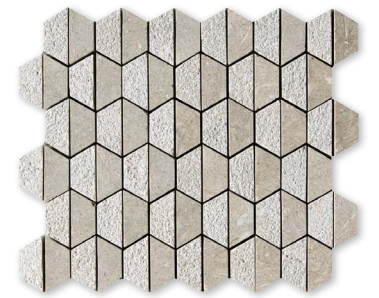

MS01284 OLIVE GREEN
Satin Brushed & Full Grain
Half Hexagon Mosaic
26.3x30.5x1 cm Sheets