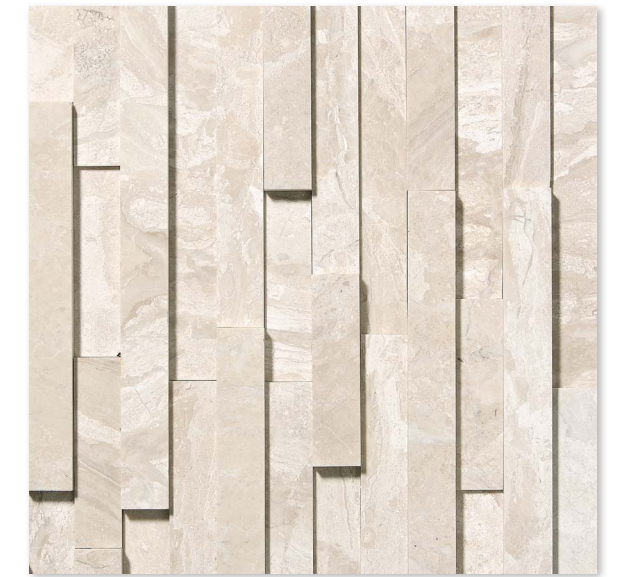

MS00741
ASPEN DUSK HONED&FILLED
75mm (3"x3")
30.5x30.5x1 cm Sheets

MS00742
ASPEN DUSK HONED&FILLED
Broken Trail
30.5x30.5x1 cm Sheets

ELEVATIONS

TL06171
CHAMPAGNE HONED
Elevation Pattern

TL06067
DIANA ROYAL HONED
Elevation Pattern