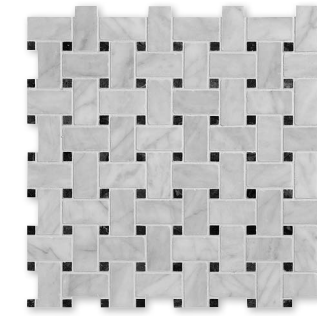

MS00483
AVENZA & BLACK HONED
Basket Weave
30.5x30.5x1 cm Sheets