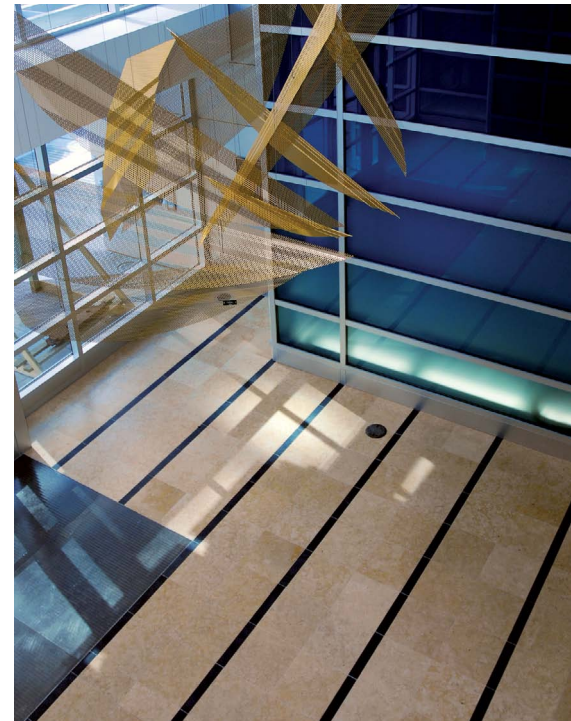

1430 K STREET CONDO
WASHINGTON, DC