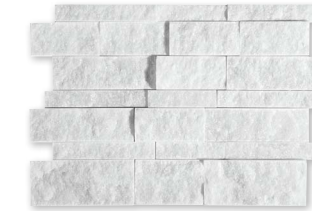

Split Face Slides Mosaics

MS00949
AVALON SPLIT FACE
Slide Mosaic
28x43 cm Sheets