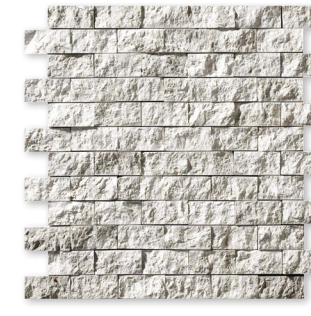

MS01061
SILVER SHADOW ROCK FACE
25x50mm (1"x2")
30.5x30.5 cm Sheets