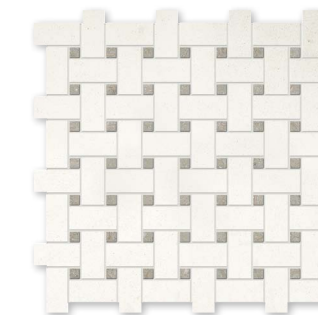

Slabs

SL00303 SLAB 3 cm (1 1/4")
SL00439 SLAB 2 cm (3/4")

PERFECT FOR CUSTOM SOLUTIONS:
COUNTERTOPS, VANITY TOPS
TUB DECK, STEPS & RISERS...

Mosaics

MS00424
CHAMPAGNE HONED
50 mm (2"x2")
30.5x30.5x1 cm Sheets