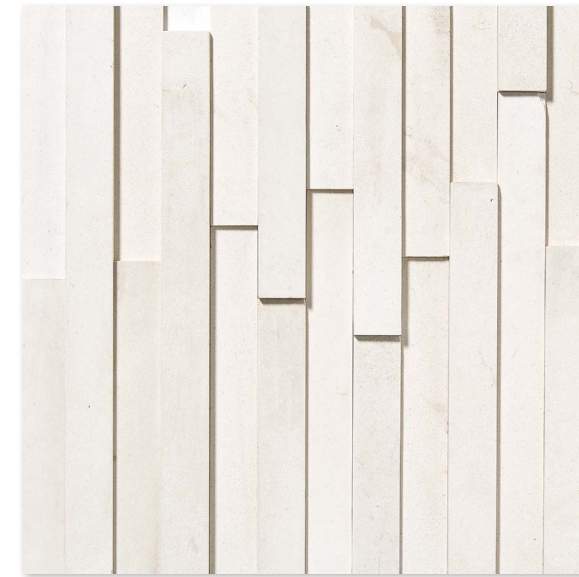

ELEVATIONS

TL06171
CHAMPAGNE HONED
Elevation Pattern