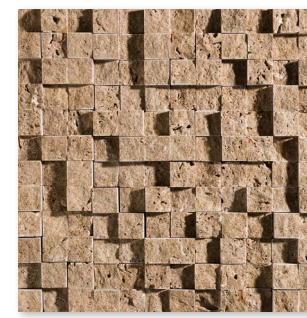

MS00590
WALNUT DARK CUBIC ROCK FACE
25mm (1"x1")
30.5x30.5 cm Sheets