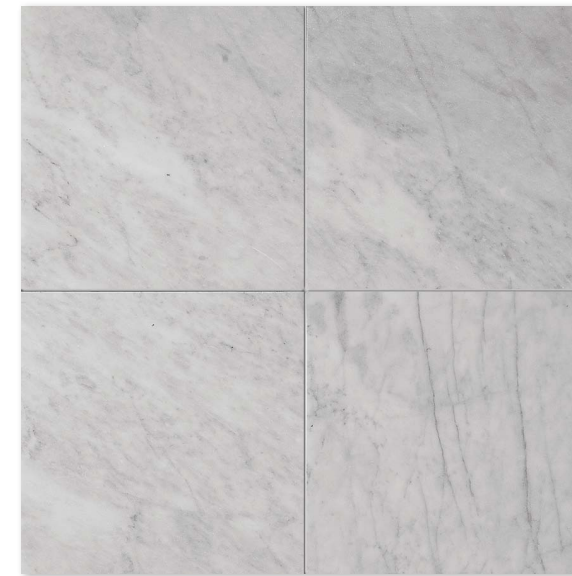

Floor / Wall Tiles

AVAILABLE SIZES

TL05535	7x14x1 cm Bevelled	2 3/4"x5 1/2"x3/8" Bevelled
TL02792	7x14x1 cm	2 3/4"x5 1/2"x3/8"
TL02793	14x14x1 cm	5 1/2"x5 1/2"x3/8"
TL02765	30.5x30.5x1 cm	12"x12"x3/8"
TL02794	45.7x45.7x1.2 cm	18"x18"x1/2"

Color : Avenza Honed Marble