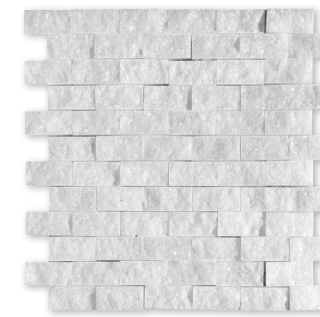

MS00963
AVALON ROCK FACE
25x50mm (1"x2")
30.5x30.5 cm Sheets