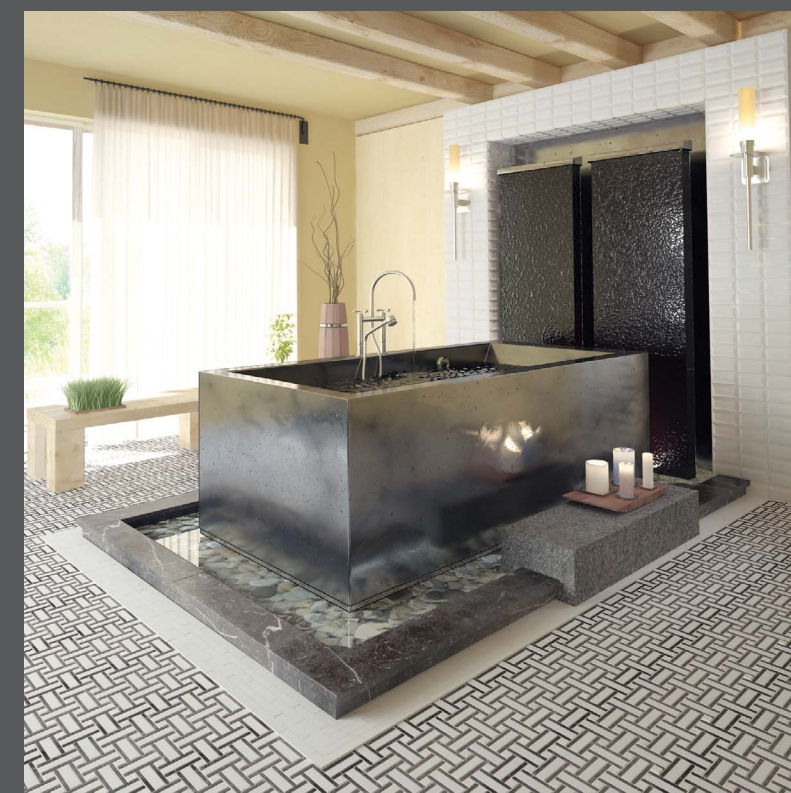

Product Featured: Aspen White Honed 7x14x1 cm Bevelled Aspen White Lattice Mosaic , Staggered Mosaic 30x152 mm