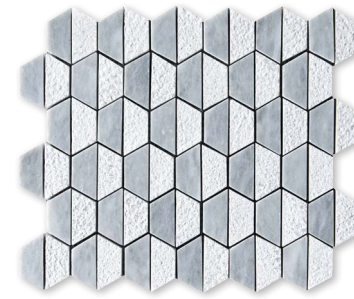

TOUCH TONE MOSAICS

TEXTURED HALF HEXAGONS

MS01276 ALLURE
Full Grain & Honed
Half Hexagon Mosaic
26.3x30.5x1 cm Sheets