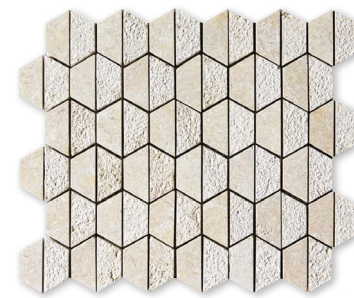

MS01285 SEASHELL
Satin Brushed & Full Grain
Half Hexagon Mosaic
26.3x30.5x1 cm Sheets