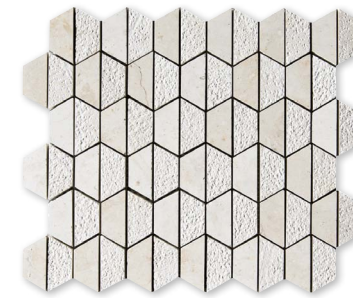

MS01283 THALA BEIGE
Satin Brushed & Full Grain
Half Hexagon Mosaic
26.3x30.5x1 cm Sheets