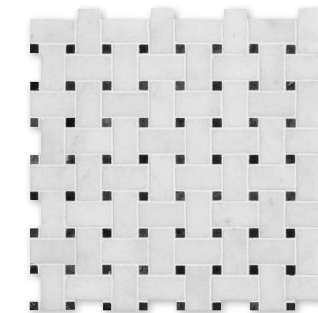

MS00676
GLACIER & BLACK HONED
Basket Weave
30.5x30.5x1 cm Sheets