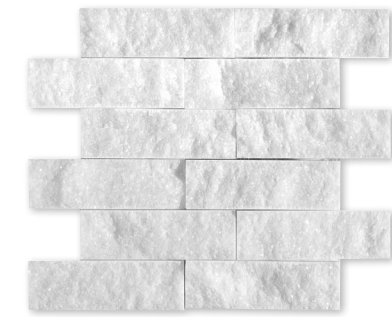

MS00964
AVALON ROCK FACE
50x152mm (2"x6")
30.5x35.5 cm Sheets