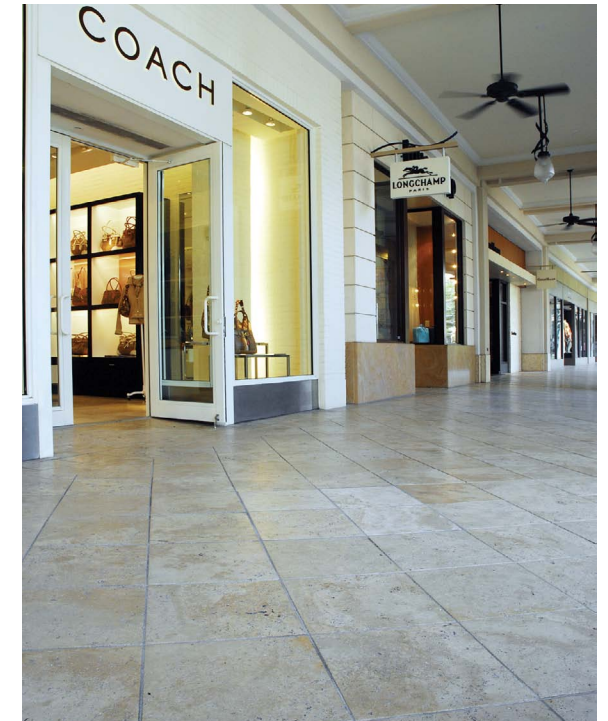

MERRICK PARK VILLAGE
MIAMI, FL

1400 Wilson Boulevard
555 12 Th Street
1300 K Street, NW
1850 M Street, NW
Bank of Butterfield
Bayfront Center
Bellagio Hotel
Blue Cross/Blue Shield
Brenkwood Condominium
Cosmos Club
Georgetown Uni. Hosp.
Hyatt Regency
Madison Hotel
Marriott Hotel
Merrick Park Village
Metropolitan Life Building
Millennium Hotel
Millennium Mall
Ramada Hotel
Ritz Carlton
River House Condominium
Sandy Lane Hotel
The Philippine Emb.
The Spanish Emb.
Trump International
Turkish Village
Uni. of Kuwait
US Post Office Building
Hilton Hotel
Mandalaybay

Rosslyn, VA
Washington, DC
Washington, DC
Washington, DC
Bermuda
Tampa, FL
Las Vegas, NE
Washington, DC
Las Vegas, NE
Washington, DC
Washington, DC
Washington, DC
Washington, DC
Key West, FL
Miami, FL
New York, NY
Boston, MA
Singapore
Istanbul, Turkey
Washington, DC
New York, NY
Barbados
Washington, DC
Washington, DC
New York, NY
Nigata, Japan
Kuwait, KUWAIT
Washington, DC
Washington, DC
Las Vegas, NE

The Palms
Somerset
Gracebay Club
Point Grace
The Sands Resort
Regent Grand
Neiman Marcus
Bellagio
Caesars
Four Seasons
Caribe Hilton
Bristol
Water club
Western Bank
The Crane
Costa Di Este Resort
Sandals Antigua Expansion
Beaches
Sandals Royal Bahamian
Sandals
Lincoln Plaza
Seven Stars
Jade Ocean
Jade Beach
Epoch
Epic
Icon
Texas de Brazil, Fair Oaks Mall
Grand Villas at the Preserve
Vanderbilt PR
Seven Stars

Turks & Caicos
Turks & Caicos
Turks & Caicos
Turks & Caicos
Turks & Caicos
Las Vegas, NE
Las Vegas, NE
Las Vegas, NE
Chicago
Puerto Rico
Puerto Rico
Puerto Rico
Puerto Rico
Barbados
Vero Beach, FL
Antigua
Turks&Caicos
Bahamas
St. Lucia
New York, NY
Turks&Caicos
Miami, FL
Miami, FL
Miami, FL
Miami, FL
Miami, FL
Fairfax, VA
Atlantic Beach, NC
Puerto Rico
Turks & Caicos