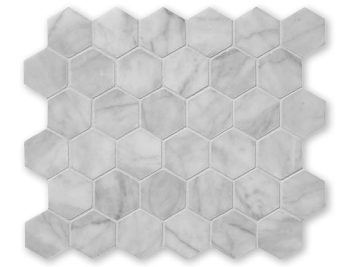

MS00482
AVENZA HONED
Hexagon 50mm (2")
26.3x30.5x1 cm Sheets