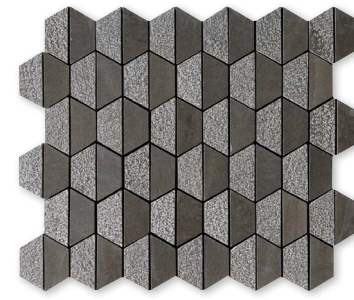

TOUCH TONE MOSAICS

TEXTURED HALF HEXAGONS

MS01276 ALLURE
Full Grain & Honed
Half Hexagon Mosaic
26.3x30.5x1 cm Sheets

MS01277 ALLURE&SNOW WHITE
Honed
Half Hexagon Mosaic
26.3x30.5x1 cm Sheets

MS01278 CAESAR BROWN
Full Grain & Honed
Half Hexagon Mosaic
26.3x30.5x1 cm Sheets