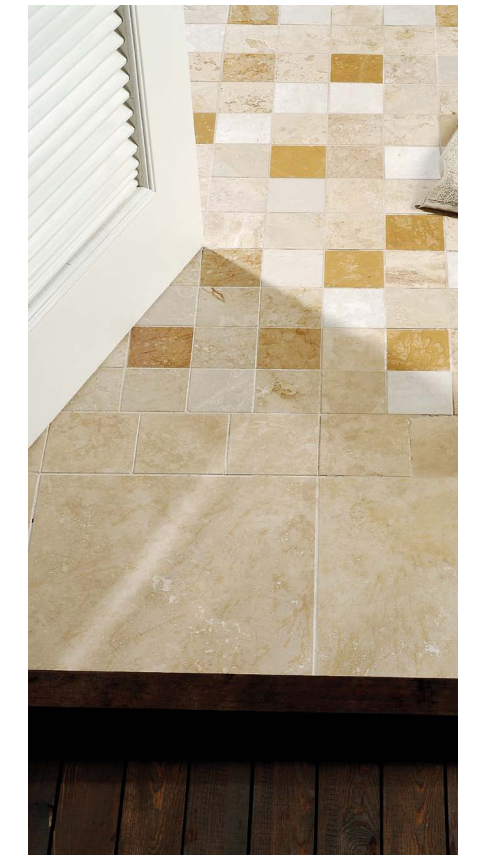

HONED&FILLED TRAVERTINE

Floor / Wall Tiles

Color : Canyon Honed&Filled Travertine

AVAILABLE SIZES

TL04317	10x10x1 cm	4"x4"x3/8"
TL04318	7x14x1 cm	2 3/4"x5 1/2"x3/8"
TL04316	14x14x1 cm	5 1/2"x5 1/2"x3/8"
TL03851	30.5x30.5x1 cm (Special Order)	12"x12"x3/8"
TL03849	45.7x45.7x1.2 cm (Special Order)	18"x18"x1/2"