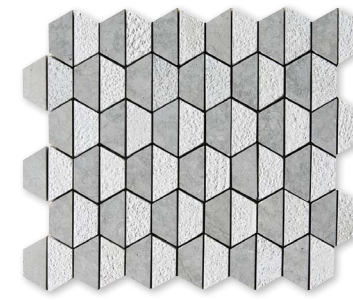

MS01280 THALA GRAY
Satin Brushed & Full Grain
Half Hexagon Mosaic
26.3x30.5x1 cm Sheets