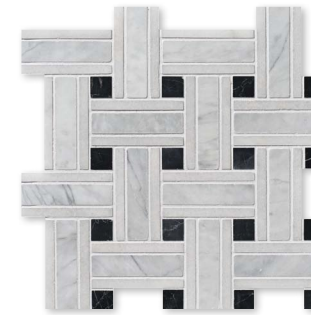

Mosaics

MS00736
AVENZA HONED
23mm (2"x2")
30.5x30.5x1 cm Sheets

MS00483
AVENZA & BLACK HONED
Basket Weave
30.5x30.5x1 cm Sheets

MS00482
AVENZA HONED
Hexagon 50mm (2")
26.3x30.5x1 cm Sheets

MS01163
AVENZA MODERN HONED
Lattice Mosaic
30.5x30.5x1 cm Sheets

MS01160
AVENZA MODERN HONED
Staggered Mosaic 15x76mm (5/8"x3")
30.5x30.5x1 cm Sheets

MS01161
AVENZA MODERN HONED
Staggered Mosaic 30x152mm (1 1/4"x6")
30.5x30.5x1 cm Sheets

DIANA
ROYAL

POLISHED MARBLE

EXPLORING NEW WAYS
TO UNCOVER YOUR MEANING OF
ELEGANCE